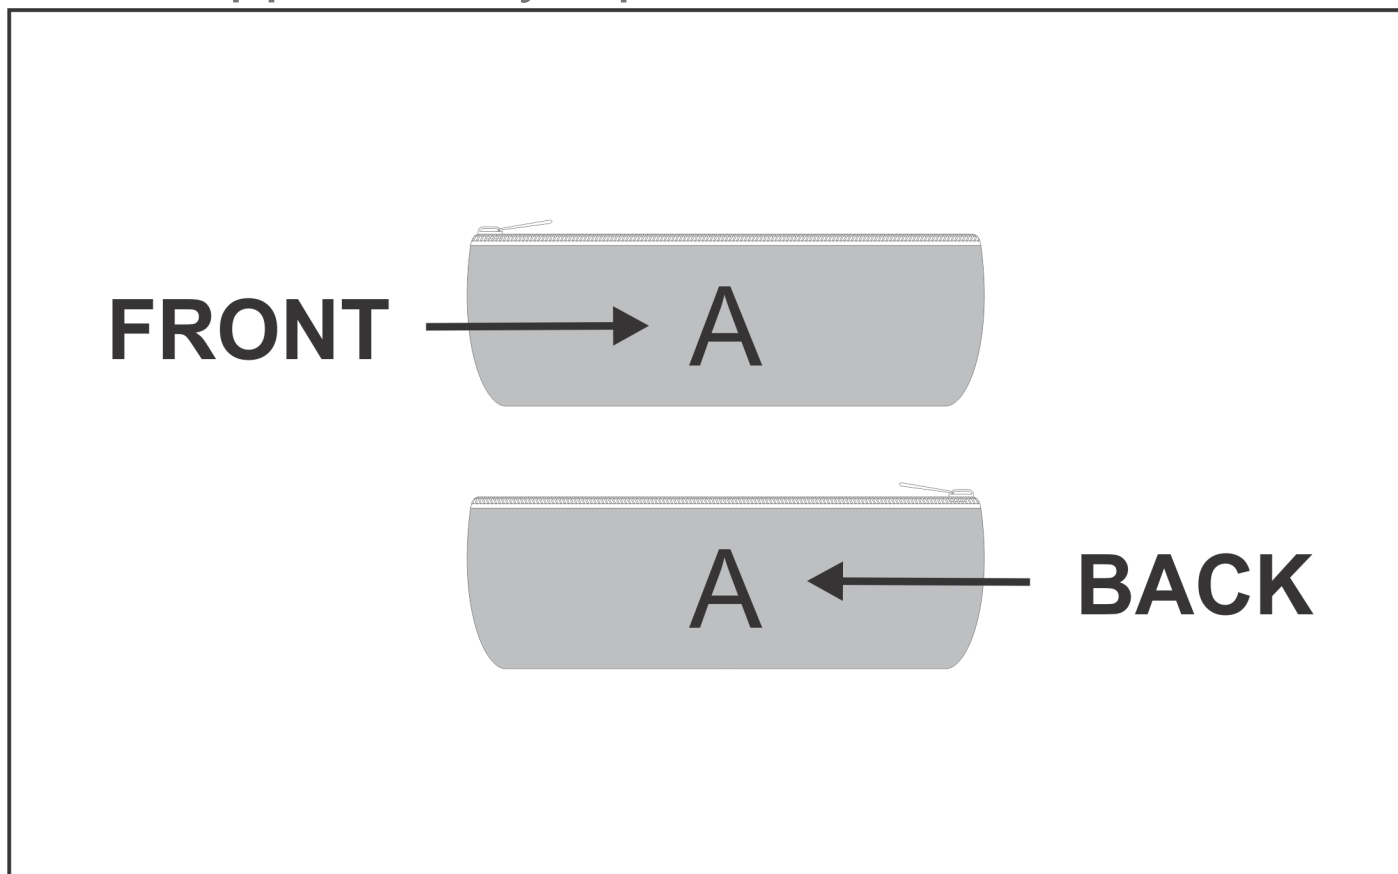

SG-HP-59-G

PPS Hoppla Sandy Lipstick Purse - Black

Need to know:

- Includes 1-Position Sublimation (setup fees apply)
- **Please Note: We cannot guarantee 100% logo Alignment on all Brandable Panels.**

Branding Options:

Position A

1. Custom Sublimation A (CPSUB-A)
Full Colour
Size: 275mm wide x 215mm high